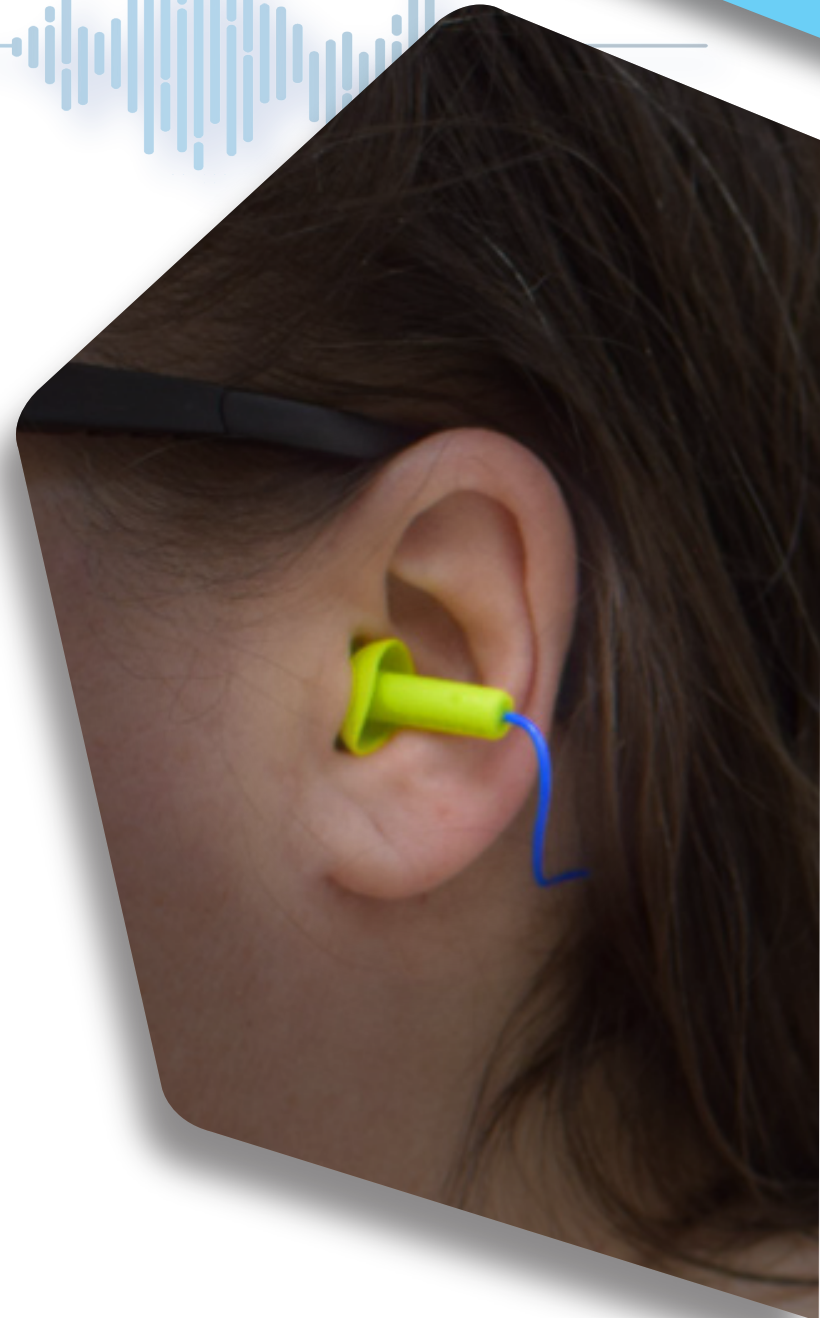

HUSH 50-33 Earplug Single Use NRR 32

- Bright citron colour for high visibility
- Bell shaped for ease of insertion and removal
- Made from soft PU foam for superior fit and comfort
- Each pair is packed in individual polybags to maintain hygiene levels

Item #	Size	Material	Style	Colour
50-33C	One Size	Soft PU (Polyurethane) Foam	Corded	Citron

NRR 32 | Suitable Noise Range 85-100 db

HUSH 50-23 Earplug Reusable NRR 26

- Bright citron colour for better visibility
- Made from silicone for long lasting user comfort
- Three flanged shape for easy insertion and removal
- Environment friendly option: Reusable and washable earplugs to reduce waste
- Each pair comes in a plastic carry case for ease of storage and improved hygiene

Item #	Size	Material	Feature	Style	Colour
50-23C	One Size	Silicone	3 Flange	Corded	Citron

NRR 26 | Suitable Noise Range 80-95 db

HUSH 50-25 Earplug Metal Detectable, Reusable NRR 26

- Made from silicone for long lasting user comfort
- Bright blue colour reduces chance of contamination in food production
- Each pair comes in a plastic carry case for ease of storage and improved hygiene
- Metal detectable plugs and cord to reduce risk of contamination in food production
- Environment friendly option : Reusable and washable earplugs to reduce waste

Item #	Size	Material	Feature	Style	Colour
50-25CD	One Size	Silicone	3 Flange	Corded	Sky Blue

NRR 26 | Suitable Noise Range 80-95 db